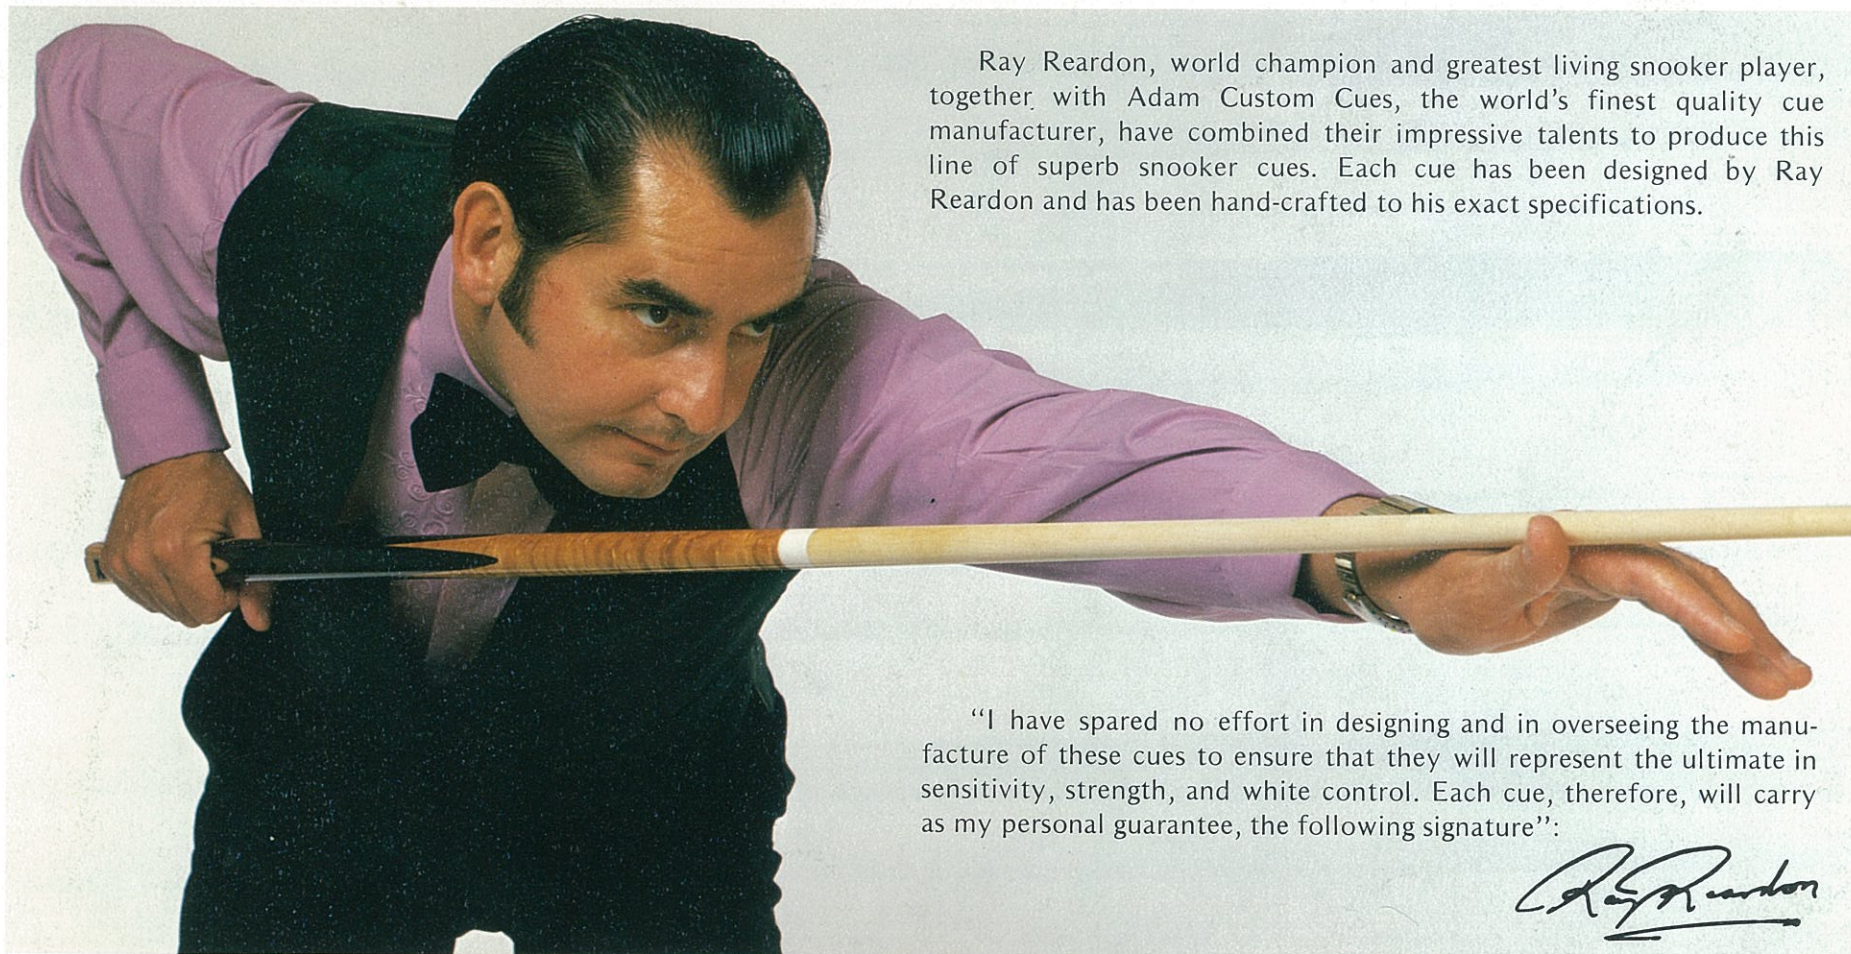

RAY REARDON

ADAM CUSTOM CUES

Ray Reardon, world champion and greatest living snooker player, together with Adam Custom Cues, the world's finest quality cue manufacturer, have combined their impressive talents to produce this line of superb snooker cues. Each cue has been designed by Ray Reardon and has been hand-crafted to his exact specifications.